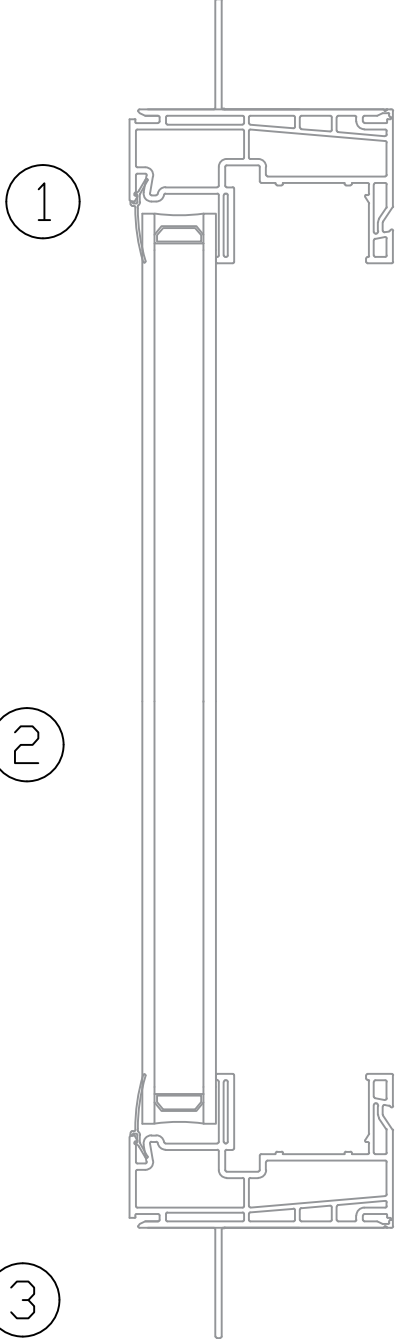

CHARLESTON SERIES PW

STERGIS
WINDOWS & DOORS

CHARLESTON 6100