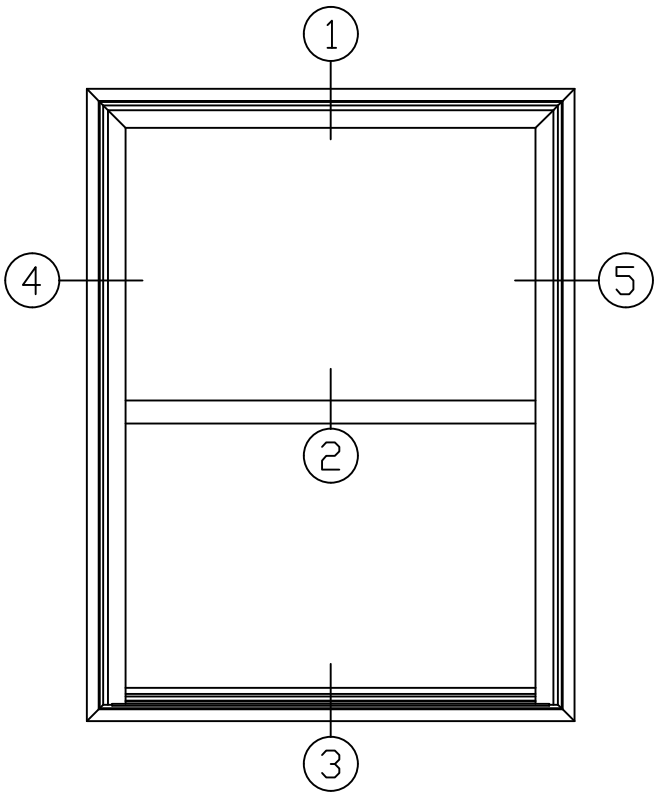

CHARLESTON SERIES PW

STERGIS
WINDOWS & DOORS

CHARLESTON 6100